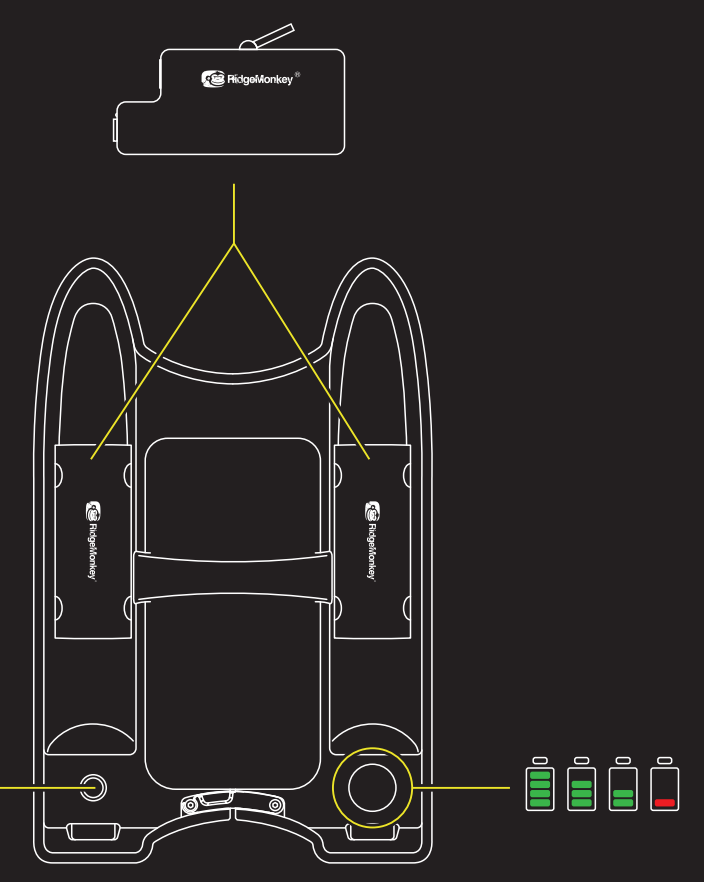

RM914 - Hunter 3000  
RM916 - Hunter 3000 Echo Edition

Visit [ridgemonkey.co.uk](http://ridgemonkey.co.uk) for more information about the RidgeMonkey range.

5 - 60 W  
USB-PD

1. ↓
2. ↓ 3s
3. ☀
4. ↓ ⏻

5 - 15 W  
USB-PD

3s

1.

2.

3.

- ↓
- ⏻

ECHO EDITION

5 - 15 W  
USB-PD