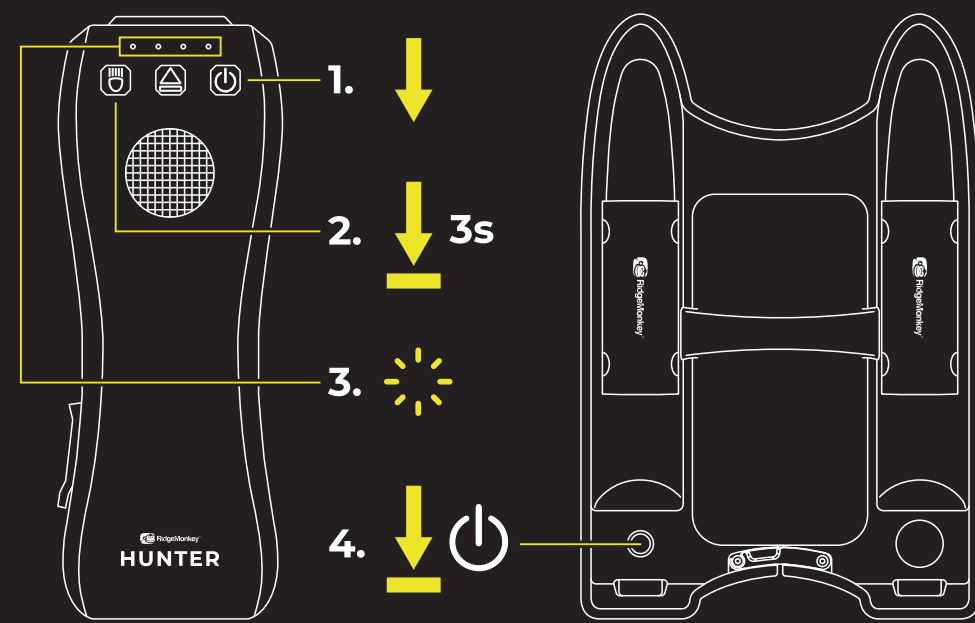

RM914 - Hunter 3000  
RM916 - Hunter 3000 Echo Edition

Visit [ridgemonkey.co.uk](http://ridgemonkey.co.uk) for more information about the RidgeMonkey range.

5 - 60 W  
USB-PD

1. ↓
2. ↓ 3s
3. ☀
4. ↓ ⏻

5 - 15 W  
USB-PD