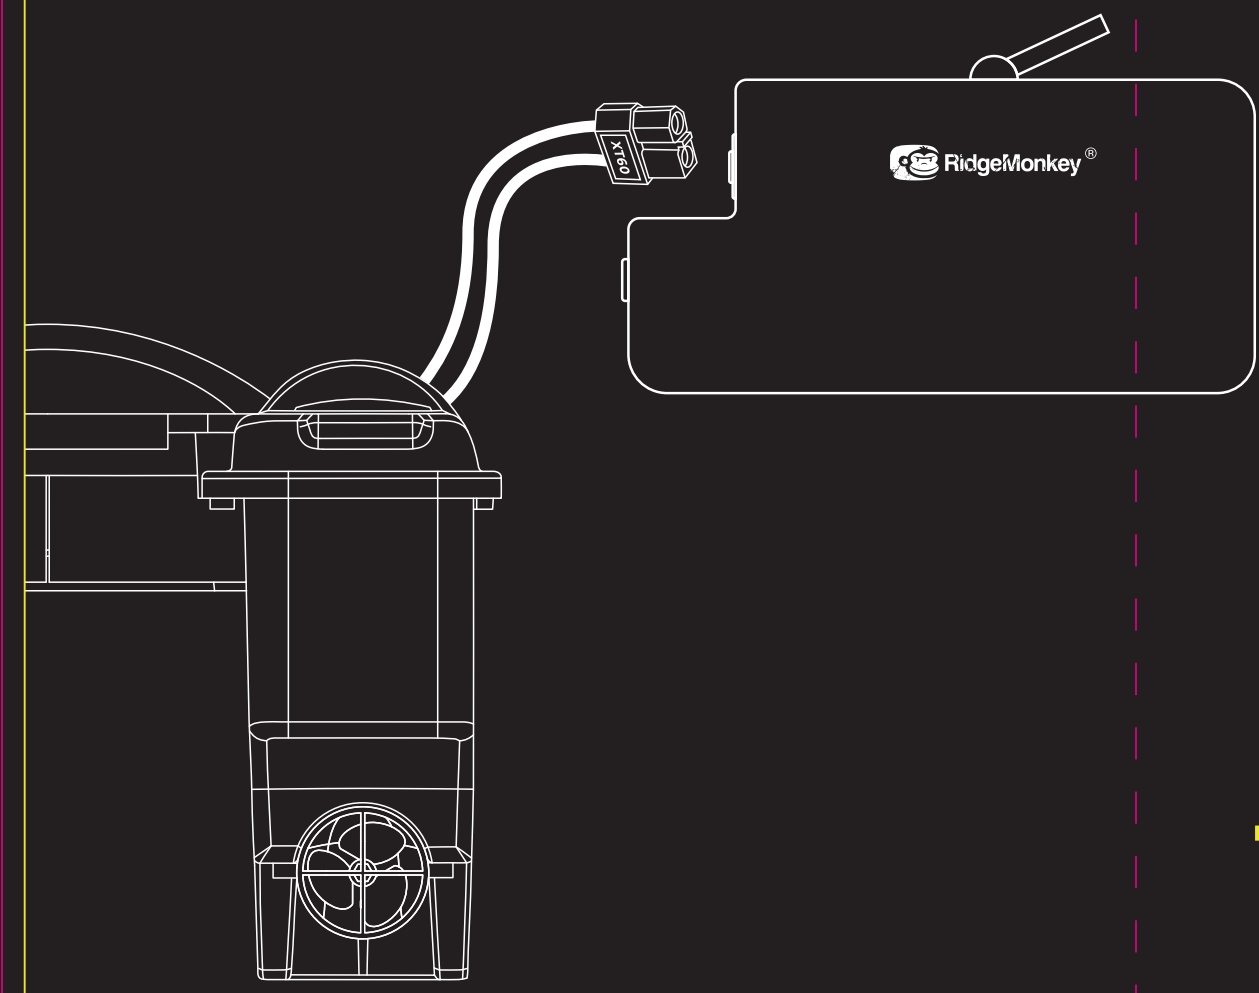

RM914 - Hunter 3000  
RM916 - Hunter 3000 Echo Edition

Visit [ridgemonkey.co.uk](http://ridgemonkey.co.uk) for more information about the RidgeMonkey range.

5 - 60 W  
USB-PD

1. ↓
2. ↓ 3s
3. ☀
4. ↓ ⏻

5 - 15 W  
USB-PD

3s

1.

2.

3.

- ↓
- ⏻

ECHO EDITION

5 - 15 W  
USB-PD