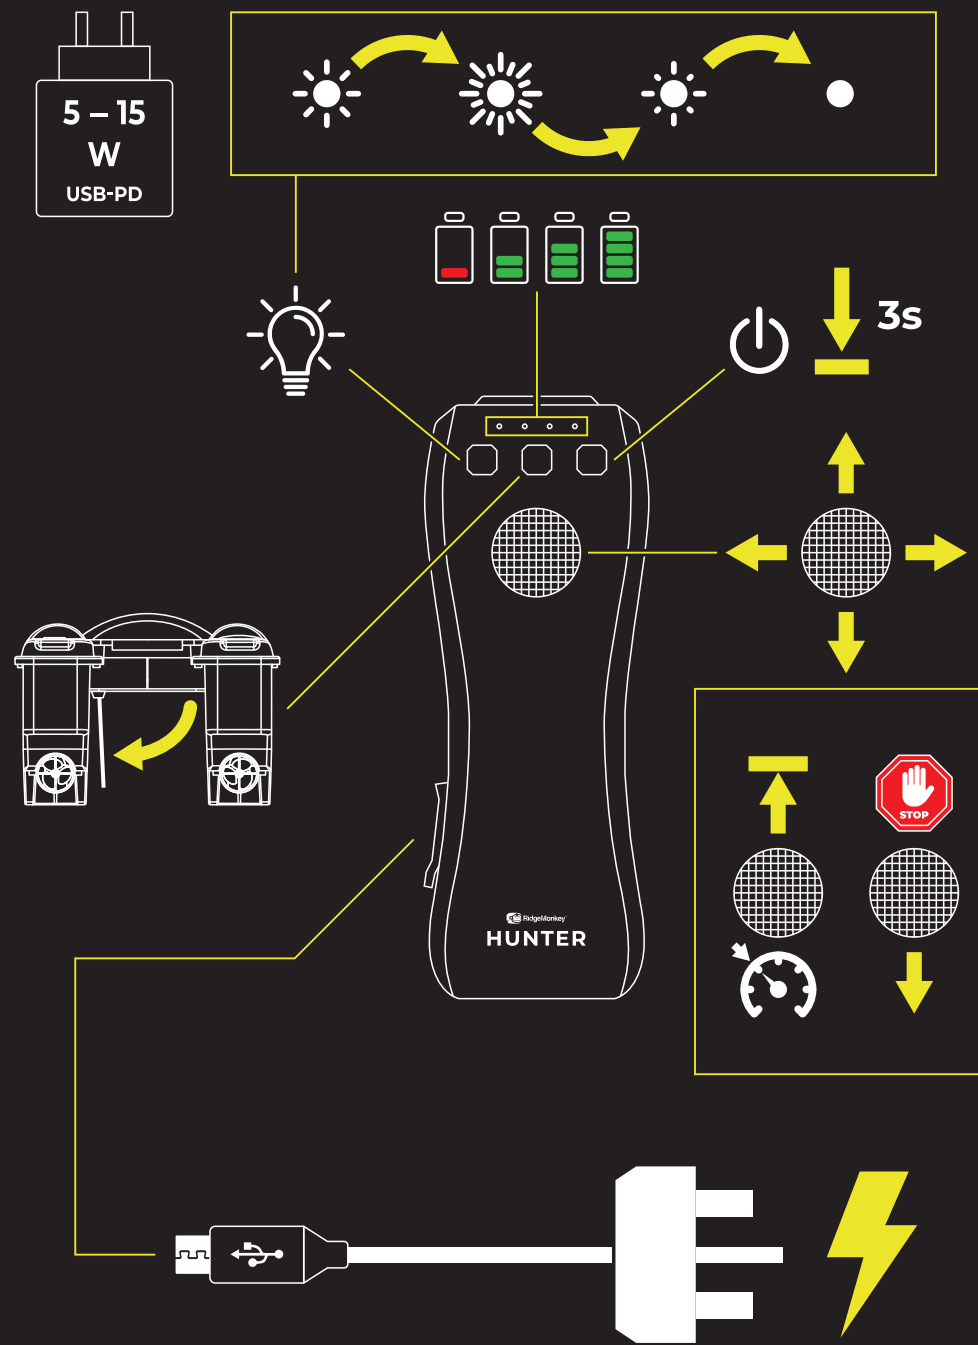

RM914 - Hunter 3000  
RM916 - Hunter 3000 Echo Edition

Visit [ridgemonkey.co.uk](http://ridgemonkey.co.uk) for more information about the RidgeMonkey range.

5 - 60 W  
USB-PD

1. ↓
2. ↓ 3s
3. ☀
4. ↓ ⏻

5 - 15 W  
USB-PD

3s

1.

2.

3.

- ↓
- ⏻

ECHO EDITION

5 - 15 W  
USB-PD