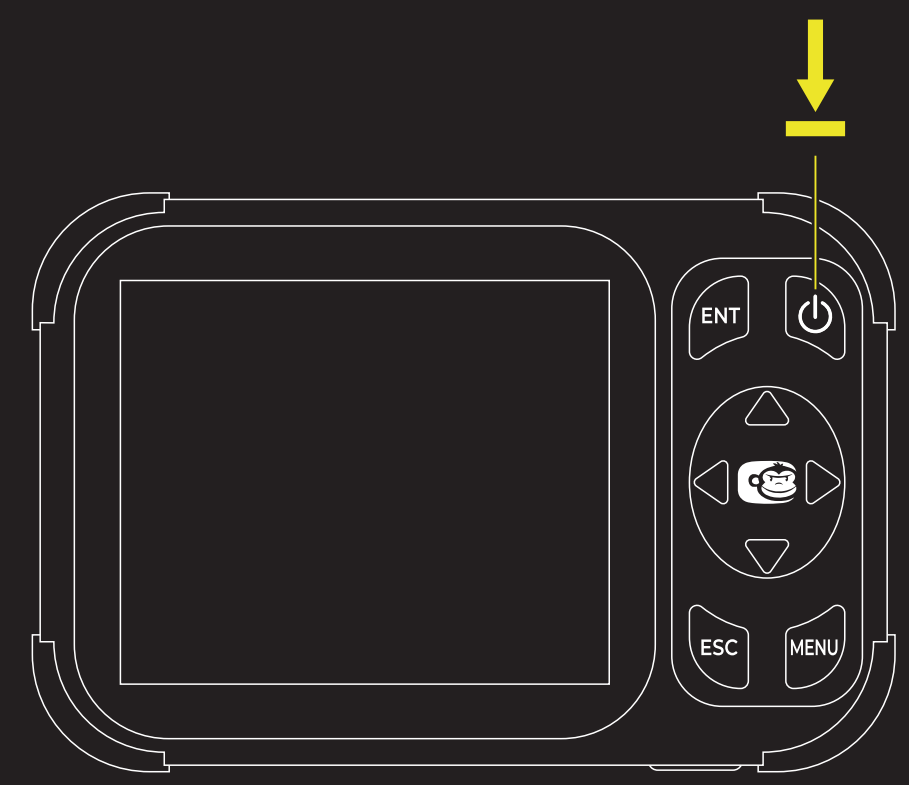

RM914 - Hunter 3000  
RM916 - Hunter 3000 Echo Edition

Visit [ridgemonkey.co.uk](http://ridgemonkey.co.uk) for more information about the RidgeMonkey range.

5 - 60 W  
USB-PD

1. ↓
2. ↓ 3s
3. ☀
4. ↓ ⏻

5 - 15 W  
USB-PD

3s

1.

2.

3.

- ↓
- ⏻

ECHO EDITION

5 - 15 W  
USB-PD