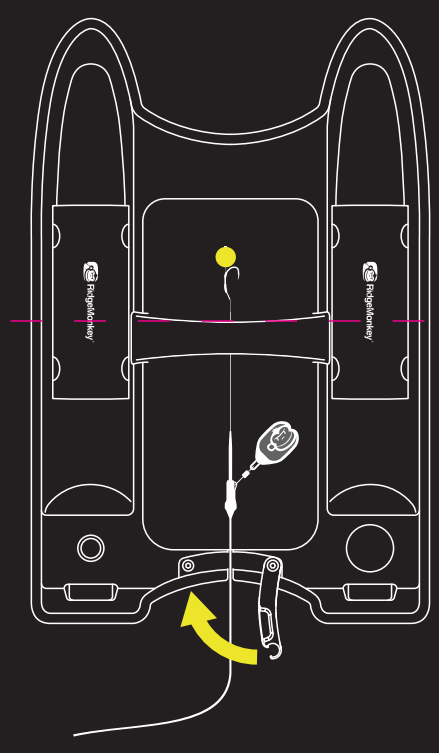

5 - 60 W
USB-PD

1. ↓
2. ↓ 3s
3. ☀
4. ↓ ⏻

5 - 15 W
USB-PD

3s

1.

2.

3.

1. ↓
2. ⏻

ECHO EDITION

5 - 15 W
USB-PD