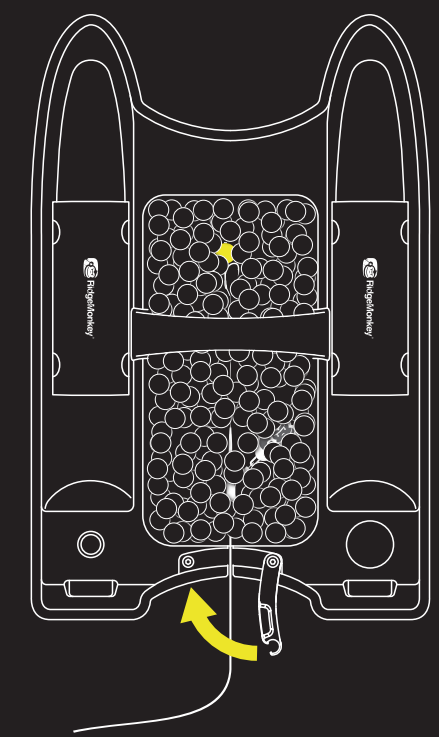

RM914 - Hunter 3000  
RM916 - Hunter 3000 Echo Edition

Visit [ridgemonkey.co.uk](http://ridgemonkey.co.uk) for more information about the RidgeMonkey range.

5 - 60 W  
USB-PD

1. ↓
2. ↓ 3s
3. ☀
4. ↓ ⏻

5 - 15 W  
USB-PD

3s

1.

2.

3.

- ↓
- ⏻

ECHO EDITION

5 - 15 W  
USB-PD