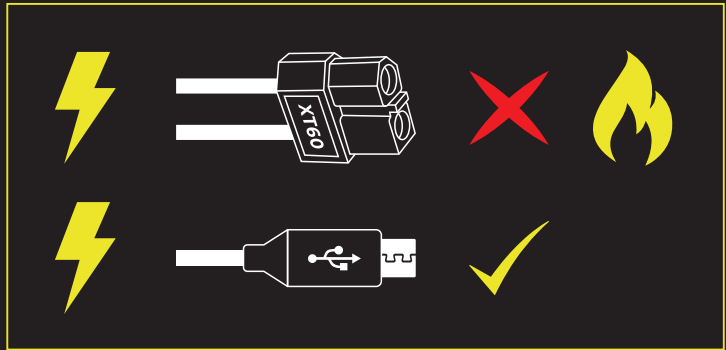

RM914 - Hunter 3000  
RM916 - Hunter 3000 Echo Edition

Visit [ridgemonkey.co.uk](http://ridgemonkey.co.uk) for more information about the RidgeMonkey range.

5 - 60 W  
USB-PD

1. ↓
2. ↓ 3s
3. ☀
4. ↓ ⏻

5 - 15 W  
USB-PD