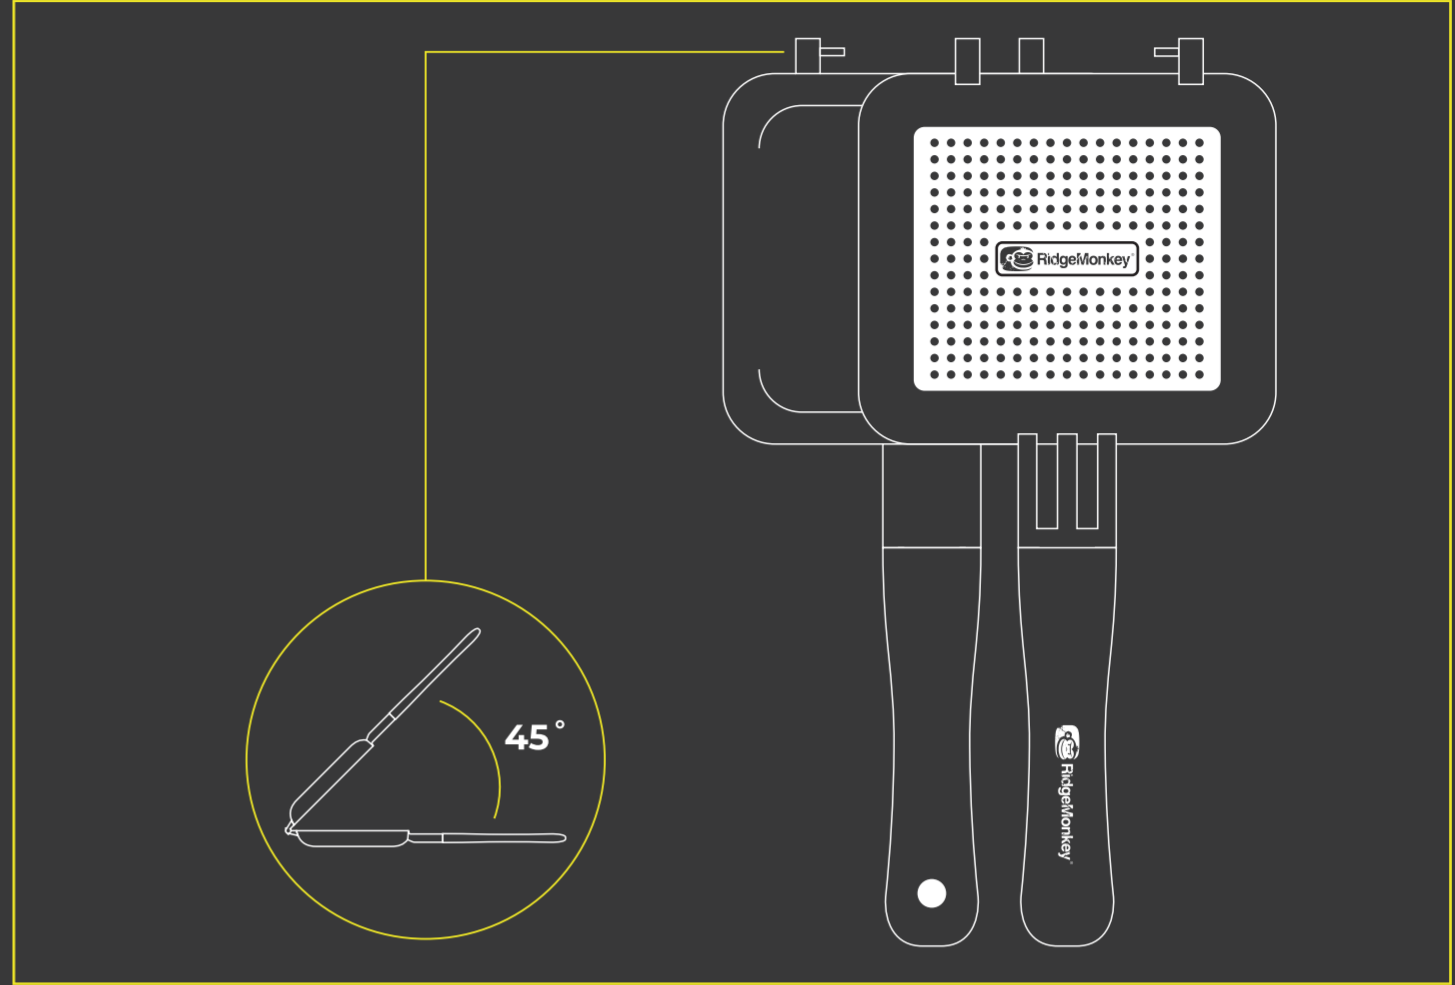

# CONNECT SANDWICH TOASTER XL

INDUCTION  
EDITION

1.

2.

3.

4.

August 2024 rev 1.01