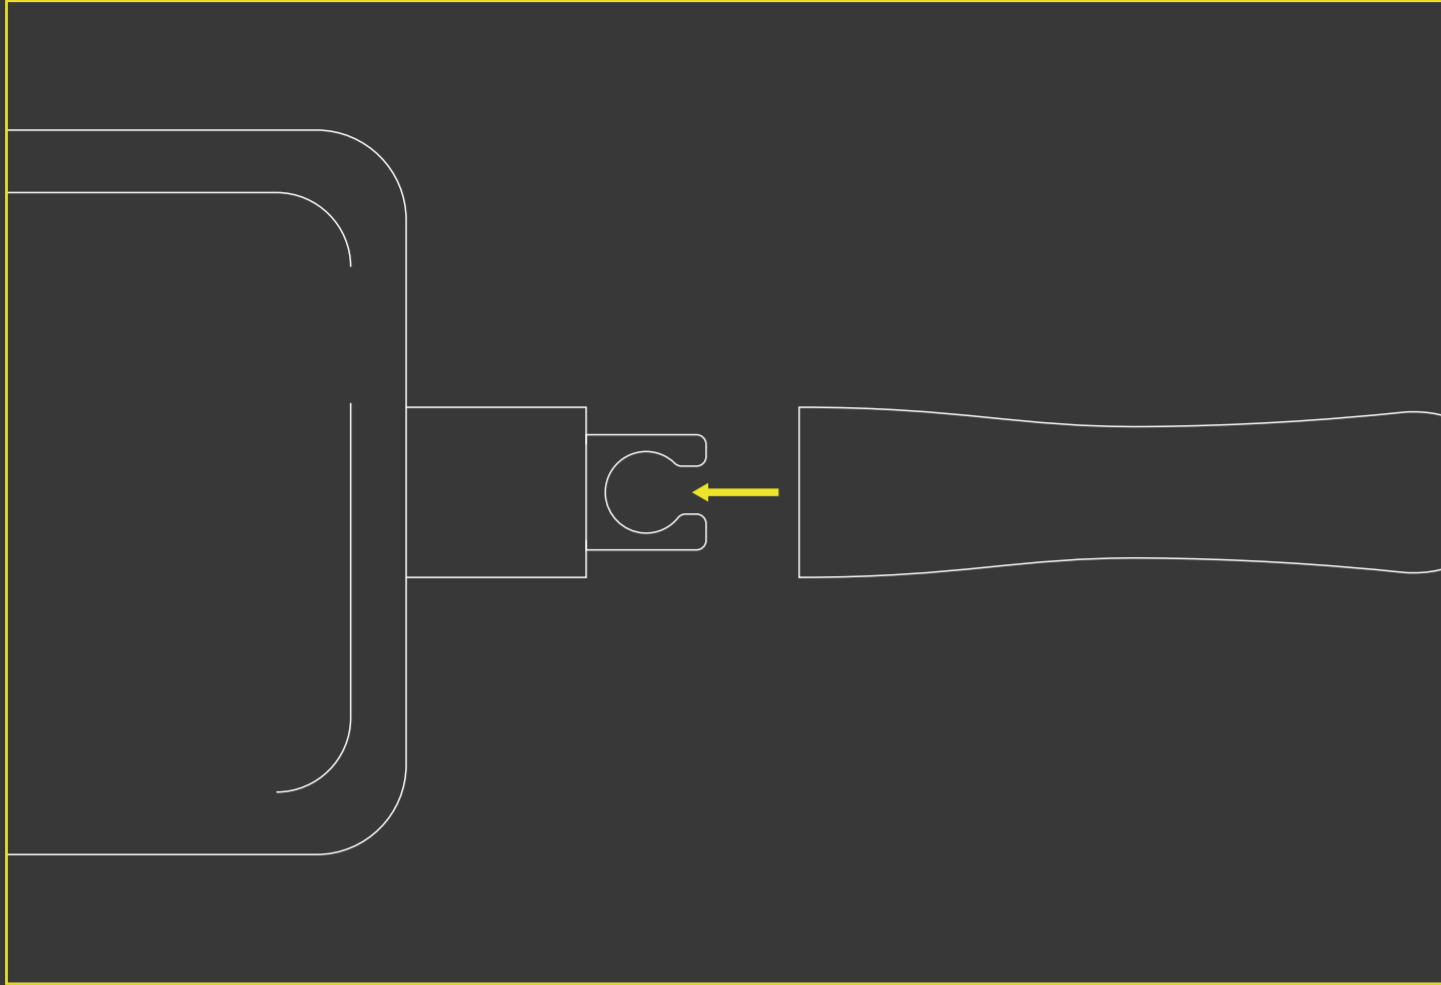

# CONNECT SANDWICH TOASTER XL

INDUCTION  
EDITION

1.

2.

3.

4.

August 2024 rev 1.01