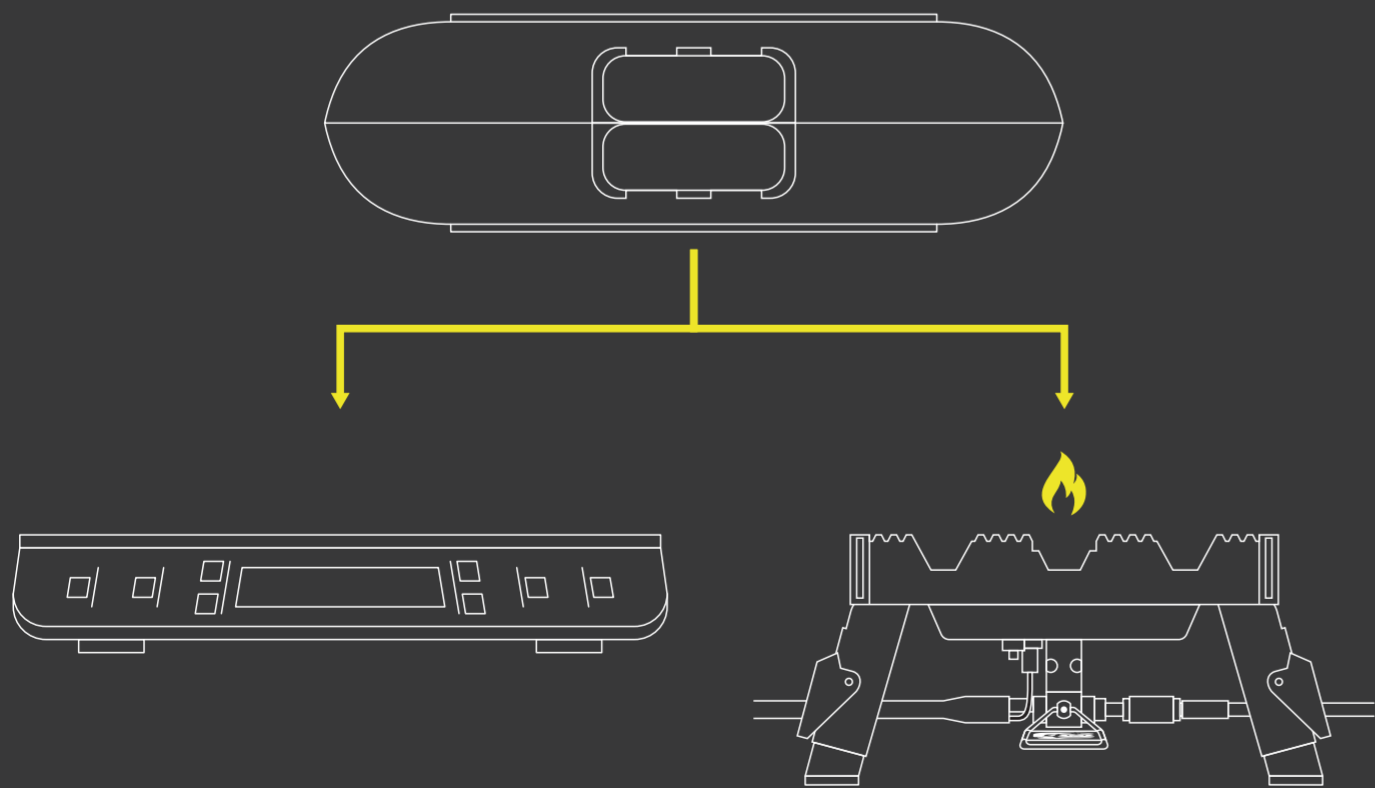

# CONNECT SANDWICH TOASTER XL

INDUCTION  
EDITION

1.

2.

3.

4.

August 2024 rev 1.01